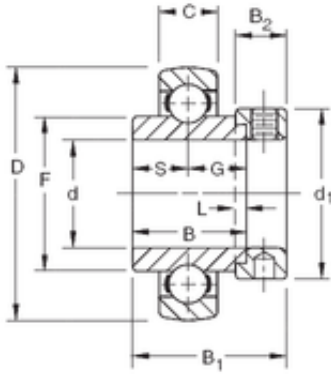

61,9125 mm x 130 mm x 61,91 mm Timken SMN207KB Deep groove ball bearing

Bearing No. SMN207KB

Size	61.9125x130x61.91 mm
Bore Diameter	61,9125 mm
Outer Diameter	130 mm
Width	61,91 mm
d	61,9125 mm
D	130 mm
B	61,91 mm
C	31 mm
d1	88,9 mm
B1	79,38 mm
B2	23,81 mm
F	81,53 mm
G	31 mm
L	6,4 mm
S	31 mm
Weight	2,812 Kg
Basic dynamic load rating (C)	89,8 kN

SMN207KB Bearing 2D drawings and 3D CAD models